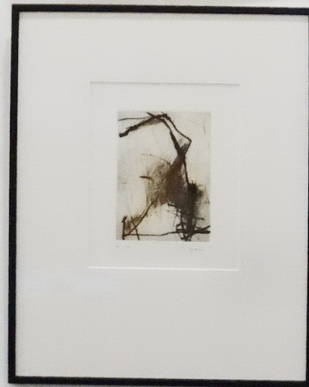

Accrochage avec Danielle WALLERS.

KEVIN Catherine  
2018  
GRALL Nathalie  
2018

Small text labels, likely artist names or titles, are visible in the bottom right corner of the image.

Livres d'artistes en vitrine.

Small text caption for the artwork below.

Small text caption for the artwork below.

BELETTING  
1965  
100 x 150 cm  
TINAKA  
1965  
100 x 150 cm

SMILE (2014)  
ZHU HUI  
MAFRED (2014)  
PENGJIAN (2014)