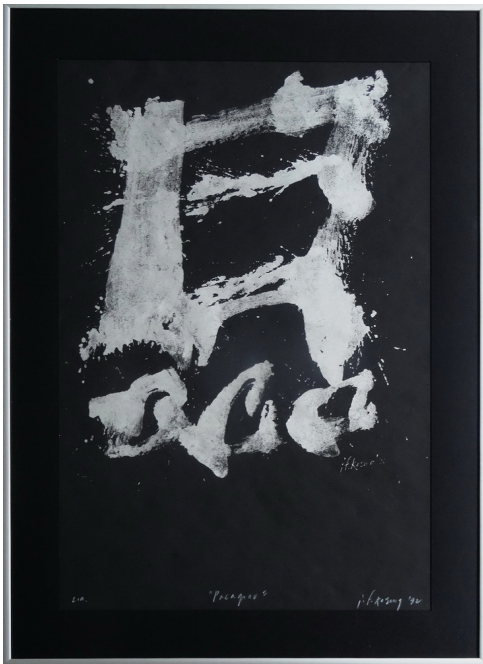

Concert de **Noémie BERZ**. Musiques du XXème siècle.