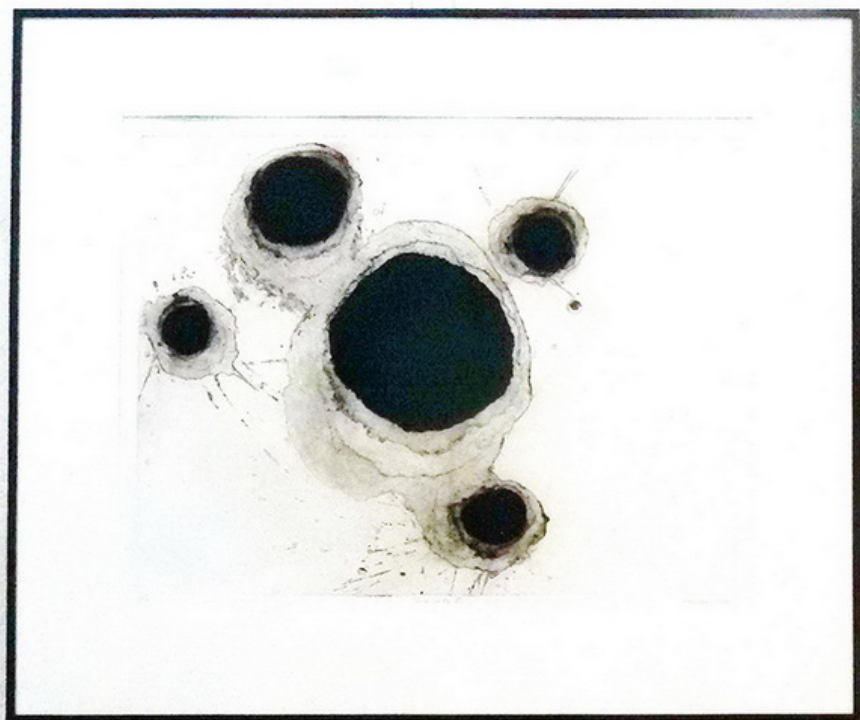

Accrochage avec Danielle WALLERS.

KEVIN Catherine  
2018  
GRALL Nathalie  
2018

Small text labels, likely artist names or titles, are visible in the bottom right corner of the image.

Livres d'artistes en vitrine.

Small text caption for the artwork below.

Small text caption for the artwork below.

BELETTING  
1965  
100 x 150 cm  
TINAKA  
1965  
100 x 150 cm

SMILE (2014)  
ZHU HUI  
MAFRED (2014)  
PENGJIAN (2014)