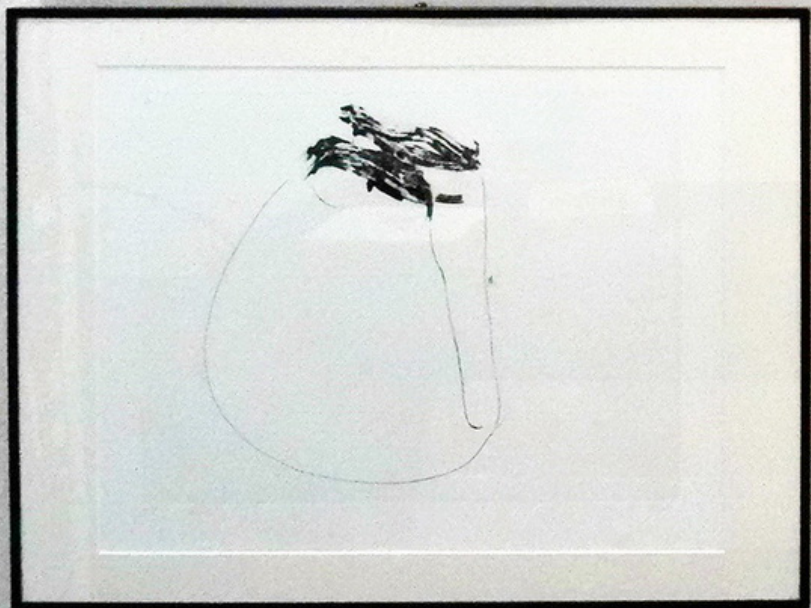

Accrochage avec Danielle WALLERS.

KEVIN Catherine  
2018  
GRALL Nathalie  
2018

Small text labels, likely artist names or titles, are visible in the bottom right corner of the image.

Livres d'artistes en vitrine.

Small text caption for the artwork below.

Small text caption for the artwork below.

BELETTING  
1965  
100 x 150 cm  
TINAKA  
1965  
100 x 150 cm

SMILE (2014)  
ZHU HUI  
MAFRED (2014)  
PENGJIAN (2014)